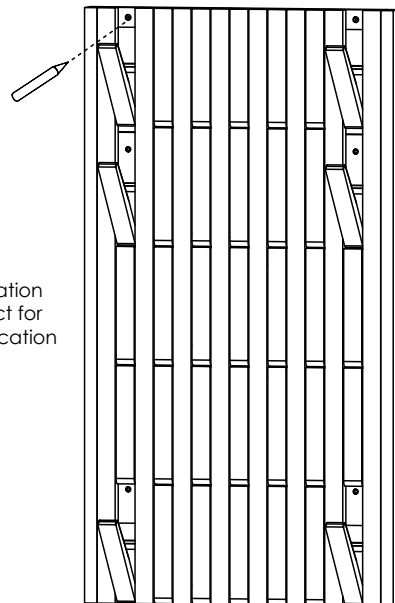

8

j y-α

Designed in Germany

**Wichtig:
FÜR SPÄTERE BEZUGNAHME
AUFBEWAHREN. SORGFÄLTIG LESEN!**

ASSEMBLY INSTRUCTION

INSTALLATION STEPS

1. Determine the appropriate height and location for your installation and temporarily secure the product for the next step in determining the location of the mounting holes.

2. Open the 6 arms in the shown position, reveal the installation hole position on the back, and mark the corresponding hole position on the wall to facilitate drilling.

3. Remove the hanger, and then drill holes in the positions marked in the previous step, the aperture is $\Phi 8\text{mm}$.

4. Insert the expansion tubes into the drilled holes respectively, making sure that they are completely fitted to the wall.

5. Reposition the pylon in the previous position. Ensure that the hole positions correspond to the expansion tubes, and secure the pylon separately using Phillips screws.