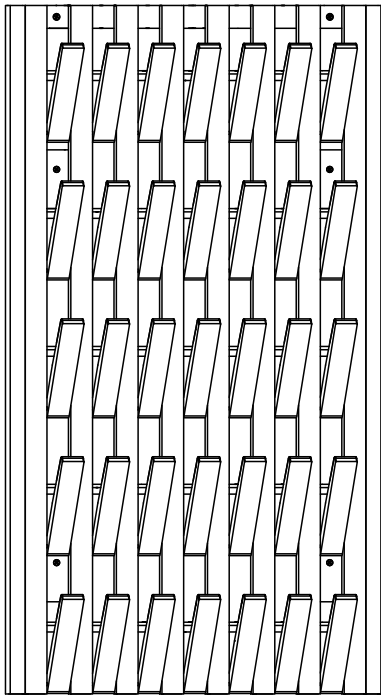

8

j y-α

Designed in Germany

**Wichtig:
FÜR SPÄTERE BEZUGNAHME
AUFBEWAHREN. SORGFÄLTIG LESEN!**

ASSEMBLY INSTRUCTION

INSTALLATION STEPS

1. Determine the appropriate height and location for your installation and temporarily secure the product for the next step in determining the location of the mounting holes.

2. Open the 6 arms in the shown position, reveal the installation hole position on the back, and mark the corresponding hole position on the wall to facilitate drilling.

3. Remove the hanger, and then drill holes in the positions marked in the previous step, the aperture is $\Phi 8\text{mm}$.

4. Insert the expansion tubes into the drilled holes respectively, making sure that they are completely fitted to the wall.

5. Reposition the pylon in the previous position. Ensure that the hole positions correspond to the expansion tubes, and secure the pylon separately using Phillips screws.