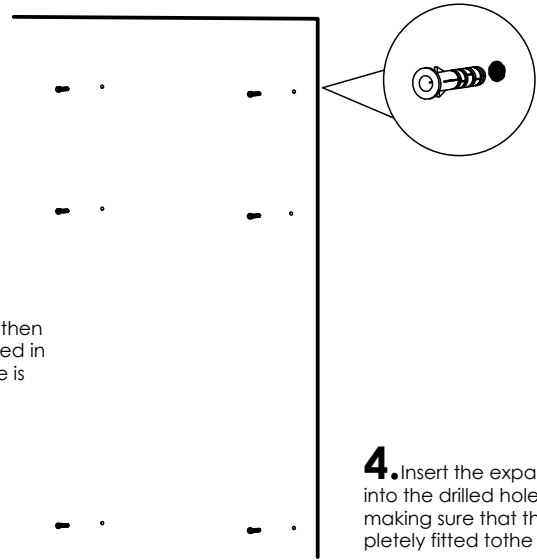

8

j y-α

Designed in Germany

**Wichtig:
FÜR SPÄTERE BEZUGNAHME
AUFBEWAHREN. SORGFÄLTIG LESEN!**

ASSEMBLY INSTRUCTION

INSTALLATION STEPS

1. Determine the appropriate height and location for your installation and temporarily secure the product for the next step in determining the location of the mounting holes.

2. Open the 6 arms in the shown position, reveal the installation hole position on the back, and mark the corresponding hole position on the wall to facilitate drilling.

3. Remove the hanger, and then drill holes in the positions marked in the previous step, the aperture is $\Phi 8\text{mm}$.

4. Insert the expansion tubes into the drilled holes respectively, making sure that they are completely fitted to the wall.

5. Reposition the pylon in the previous position. Ensure that the hole positions correspond to the expansion tubes, and secure the pylon separately using Phillips screws.