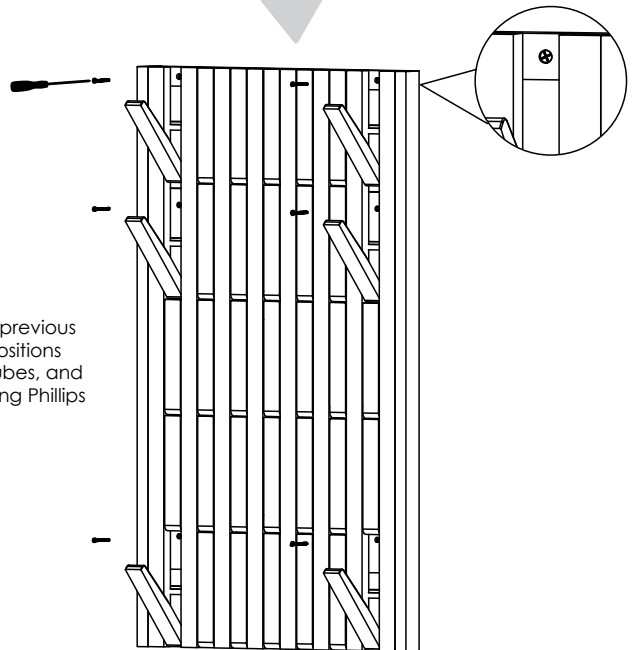

8

j y-α

Designed in Germany

**Wichtig:
FÜR SPÄTERE BEZUGNAHME
AUFBEWAHREN. SORGFÄLTIG LESEN!**

ASSEMBLY INSTRUCTION

INSTALLATION STEPS

1. Determine the appropriate height and location for your installation and temporarily secure the product for the next step in determining the location of the mounting holes.

2. Open the 6 arms in the shown position, reveal the installation hole position on the back, and mark the corresponding hole position on the wall to facilitate drilling.

3. Remove the hanger, and then drill holes in the positions marked in the previous step, the aperture is $\Phi 8\text{mm}$.

4. Insert the expansion tubes into the drilled holes respectively, making sure that they are completely fitted to the wall.

5. Reposition the pylon in the previous position. Ensure that the hole positions correspond to the expansion tubes, and secure the pylon separately using Phillips screws.