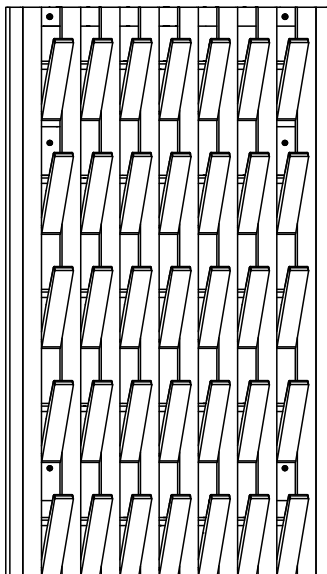

7. You can open the support arm of the corresponding position to place the items according to your needs, wish you a happy use.